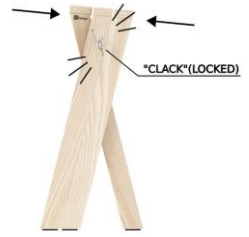

Fast Opening