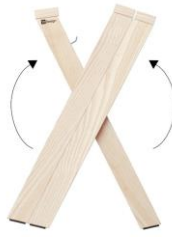

A fantastic solution for those who have to collect the chairs, and store them safely at the end of the day activity.

Stackable in vertical

Foldable

Fast Opening

Compact dimensions

98% Ash Wood Recyclable

Stackable in horizontal 10 pcs in 2 meters